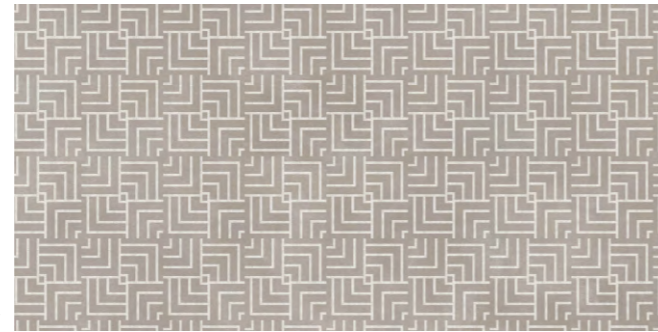

AZURE SMOKE HL

FINISH-DIGI MATT | THICKNESS-5.5MM