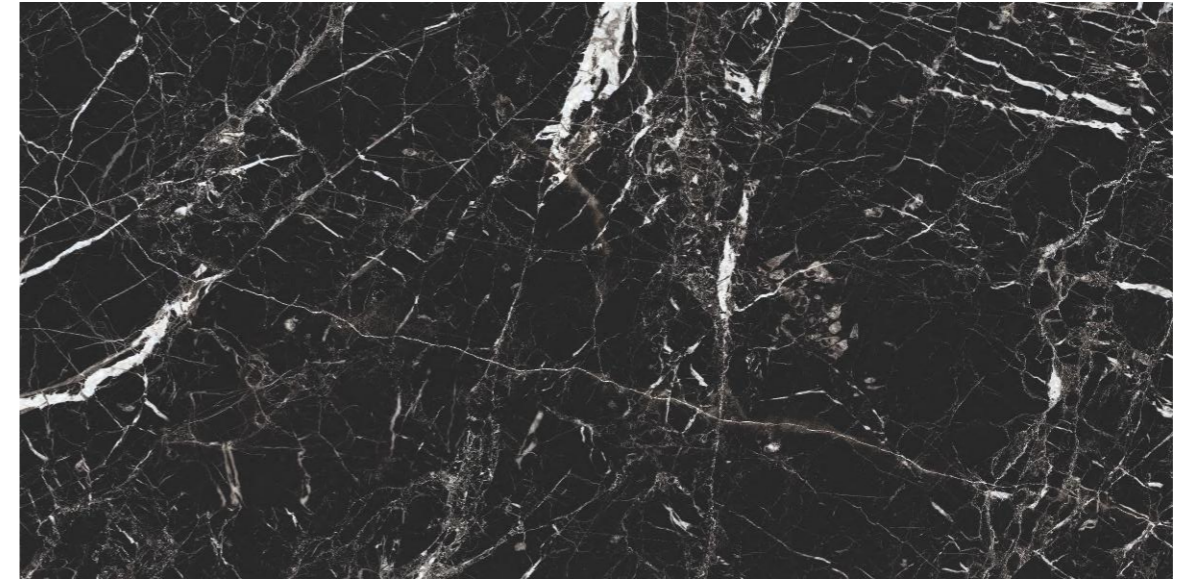

NEWLY ARRIVED

IVORY COLOR BODY

FINISH-HIGH GLOSS

THICKNESS-9 MM

WALL : DAMASCATA - 1200X2400MM - EGLOSS
FLOOR : ROYAL DYNA - 1200X1200MM - EGLOSS

DAMASCATA

IVORY COLOR BODY
FINISH-HIGH GLOSS
THICKNESS-9 MM

GRAND ANTIQUE