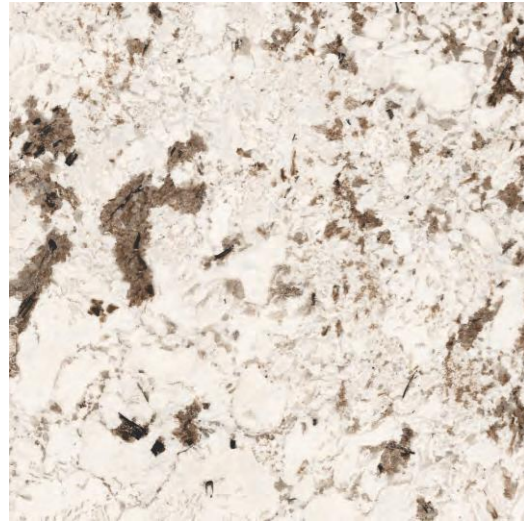

ALASKA CREMA