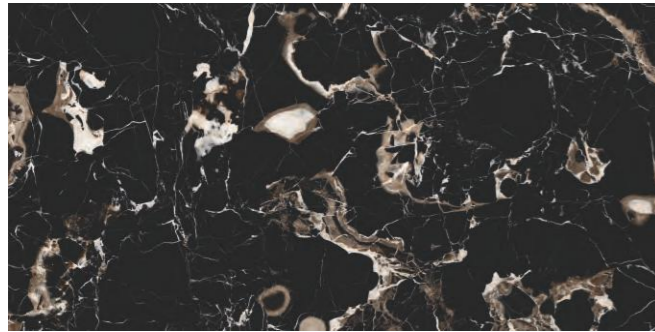

PORTORO ARGENTO

IVORY COLOR BODY
FINISH-HIGH GLOSS
THICKNESS-5.5 MM