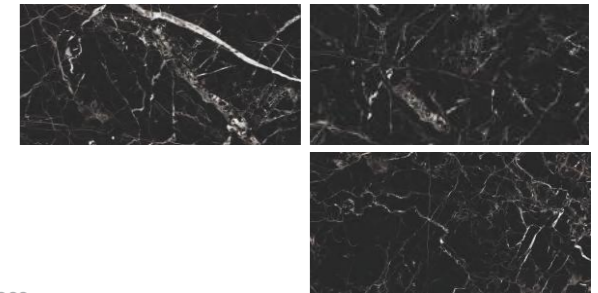

GRAND ANTIQUE

IVORY COLOR BODY
FINISH-HIGH GLOSS
THICKNESS-5.5 MM