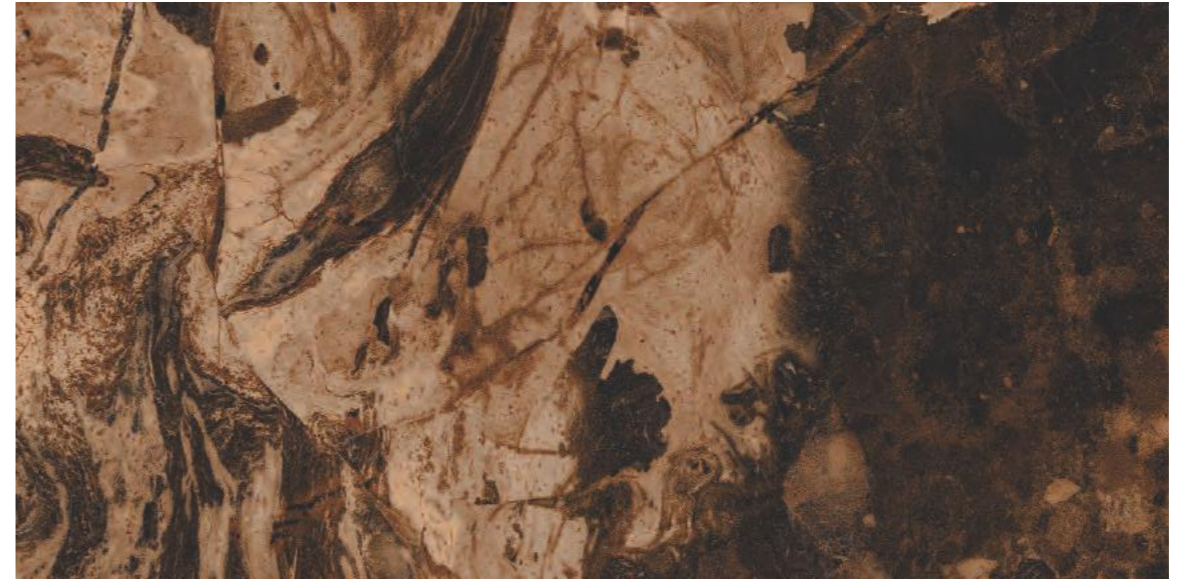

TIMELSS SURFACES

WALL : AFRICAN NERO - 1200X2400MM - BOUTIQUE
WALL & FLOOR : STATUARIO MARBLE - 1200X2400MM - EGLOSS

AFRICANO NERO

BLACK COLOR BODY
FINISH-CRYSTAL
THICKNESS-9 MM

CHIMERA

BROWN COLOR BODY
FINISH-CRYSTAL
THICKNESS-9 MM