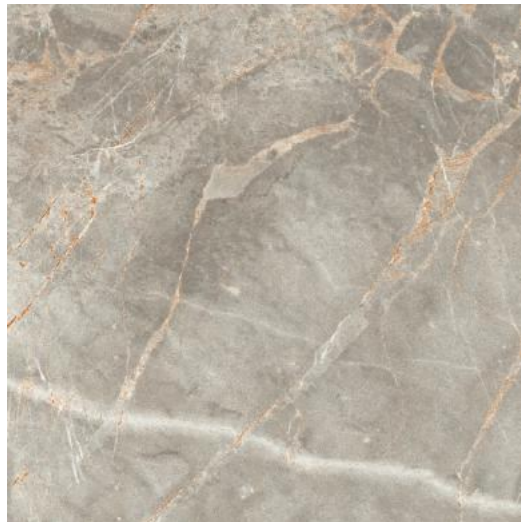

CASABLANCA BEIGE

IVORY COLOR BODY

FINISH-HIGH GLOSS

THICKNESS-9 MM

DOVE BROWN

BROWN COLOR BODY

FINISH-HIGH GLOSS

THICKNESS-9 MM

DOVE GREY

GREY COLOR BODY

FINISH-HIGH GLOSS

THICKNESS-9 MM

LUNA PEARL

IVORY COLOR BODY

FINISH-HIGH GLOSS

THICKNESS-9 MM

OMAN PERLATO PEARL

IVORY COLOR BODY

FINISH-HIGH GLOSS

THICKNESS-9 MM

ROYAL DYNA

IVORY COLOR BODY

FINISH-HIGH GLOSS

THICKNESS-9 MM