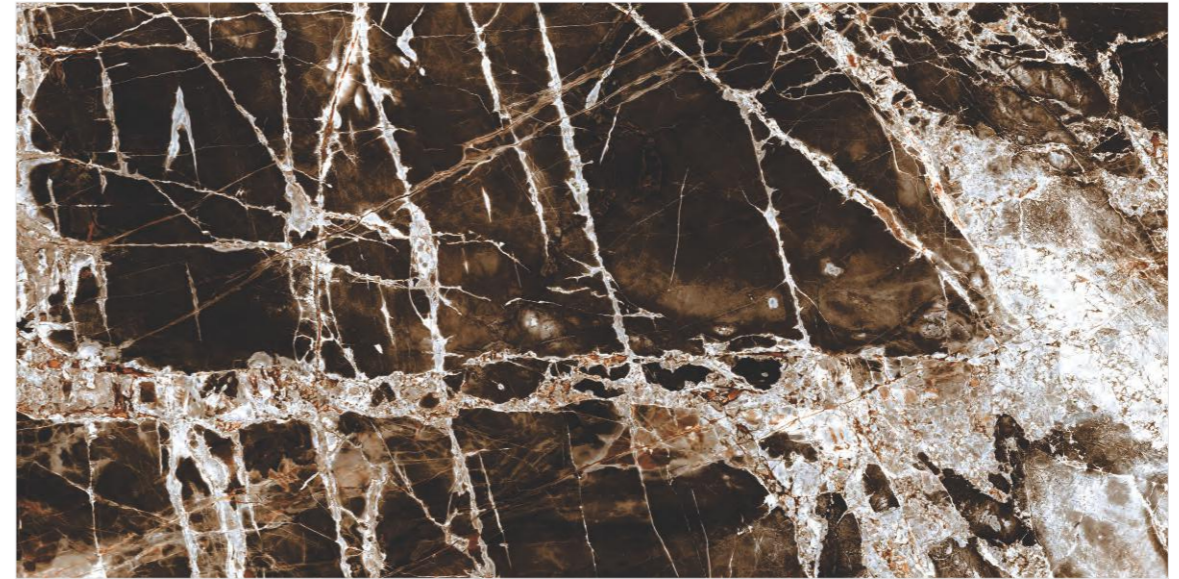

IVORY COLOR BODY
FINISH-CRYSTAL
THICKNESS-9 MM

PROFIDO BROWN

BROWN COLOR BODY
FINISH-CRYSTAL
THICKNESS-9 MM