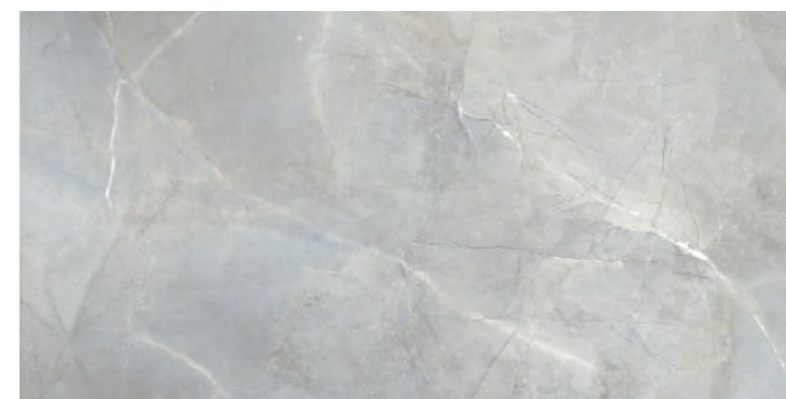

ECO PULPIS GREY

NEWLY ARRIVED

IVORY COLOR BODY
FINISH-HIGH GLOSS
THICKNESS-9 MM