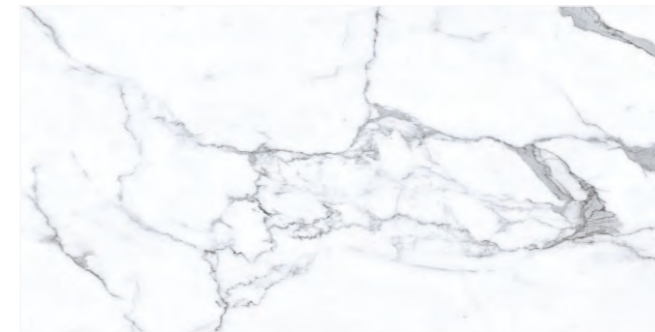

TURKISH WHITE

IVORY COLOR BODY
FINISH-HIGH GLOSS
THICKNESS-5.5 MM