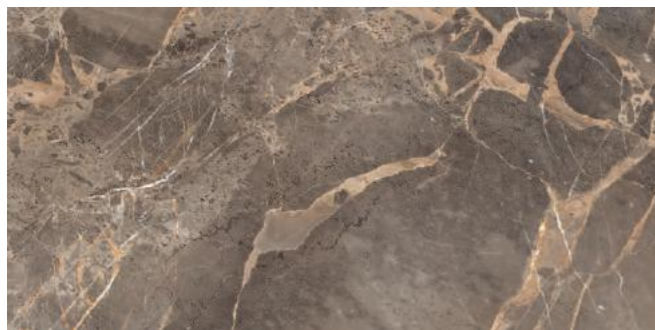

DOVE BROWN

IVORY COLOR BODY
FINISH-HIGH GLOSS
THICKNESS-5.5 MM