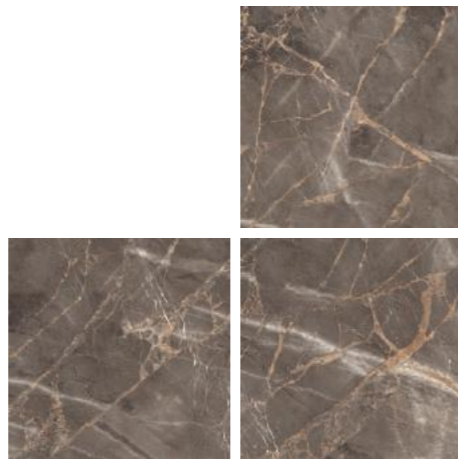

BROWN COLOR BODY

FINISH-HIGH GLOSS

THICKNESS-9 MM