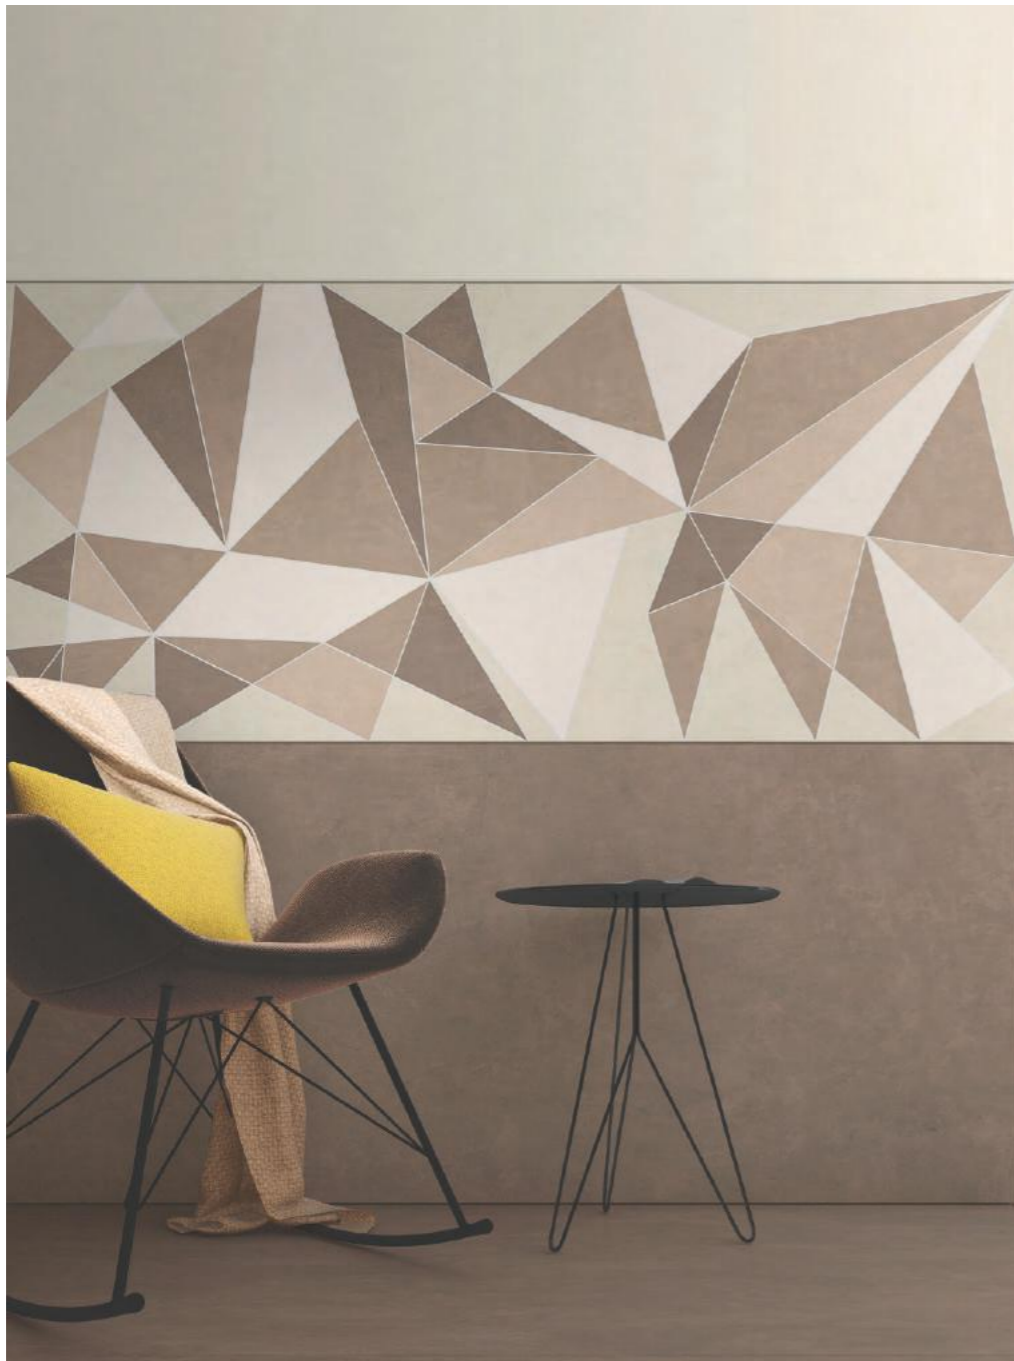

IVORY COLOR BODY
FINISH-GLOSS EFFECT
THICKNESS-9 MM

”

“

“

From an essential look to a look more sophisticated, find your tailor-made affordable solution to decorate your space.

”

800
1600 mm.

ECO BOTTOCHINO NATURAL