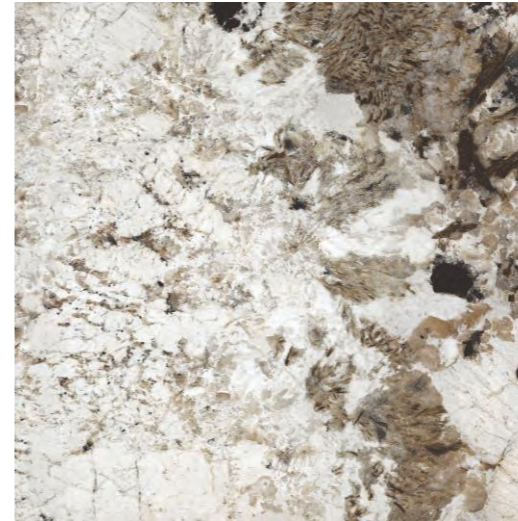

CASABLANCA BEIGE

IVORY COLOR BODY

FINISH-HIGH GLOSS

THICKNESS-9 MM

DOVE BROWN

BROWN COLOR BODY

FINISH-HIGH GLOSS

THICKNESS-9 MM

DOVE GREY

GREY COLOR BODY

FINISH-HIGH GLOSS

THICKNESS-9 MM

LUNA PEARL

IVORY COLOR BODY

FINISH-HIGH GLOSS

THICKNESS-9 MM

OMAN PERLATO PEARL

IVORY COLOR BODY

FINISH-HIGH GLOSS

THICKNESS-9 MM

ROYAL DYNA

IVORY COLOR BODY

FINISH-HIGH GLOSS

THICKNESS-9 MM