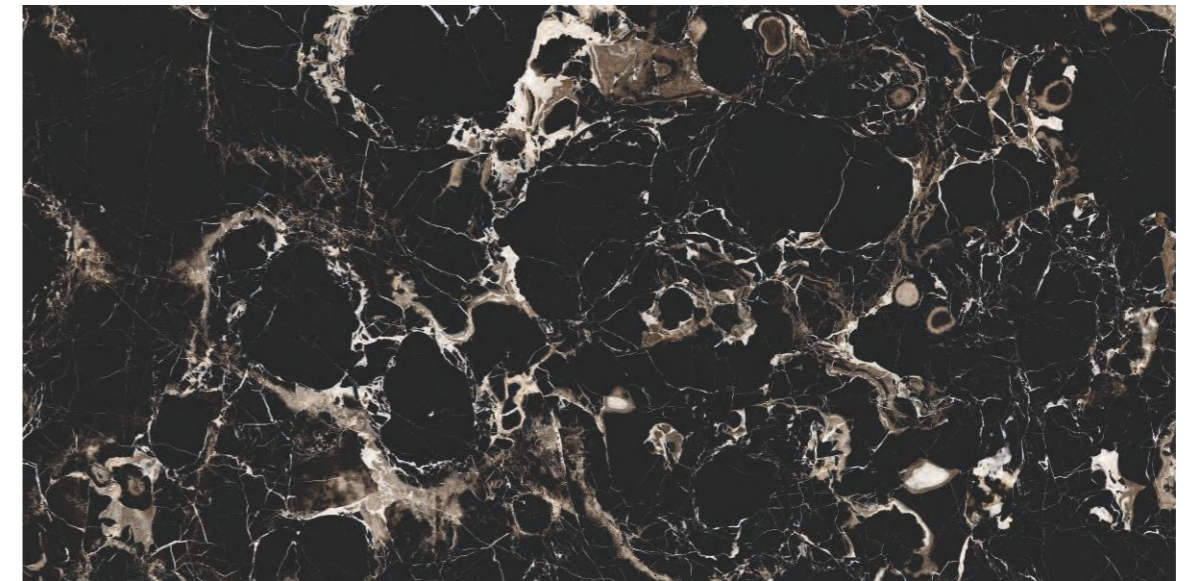

PORTORO ARGENTO

BLACK COLOR BODY

FINISH-HIGH GLOSS

THICKNESS-9 MM