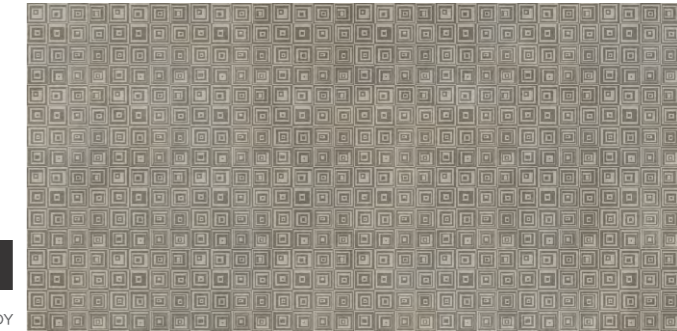

FINISH-DIGI MATT | THICKNESS-5.5MM

NEWLY ARRIVED