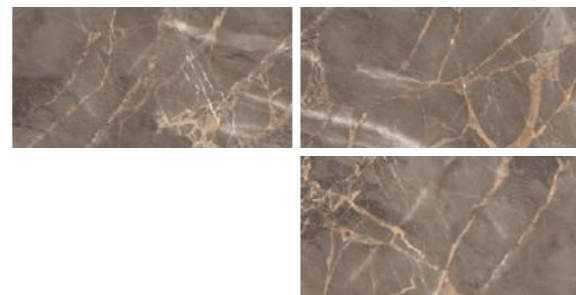

DOVE BROWN

IVORY COLOR BODY
FINISH-HIGH GLOSS
THICKNESS-5.5 MM