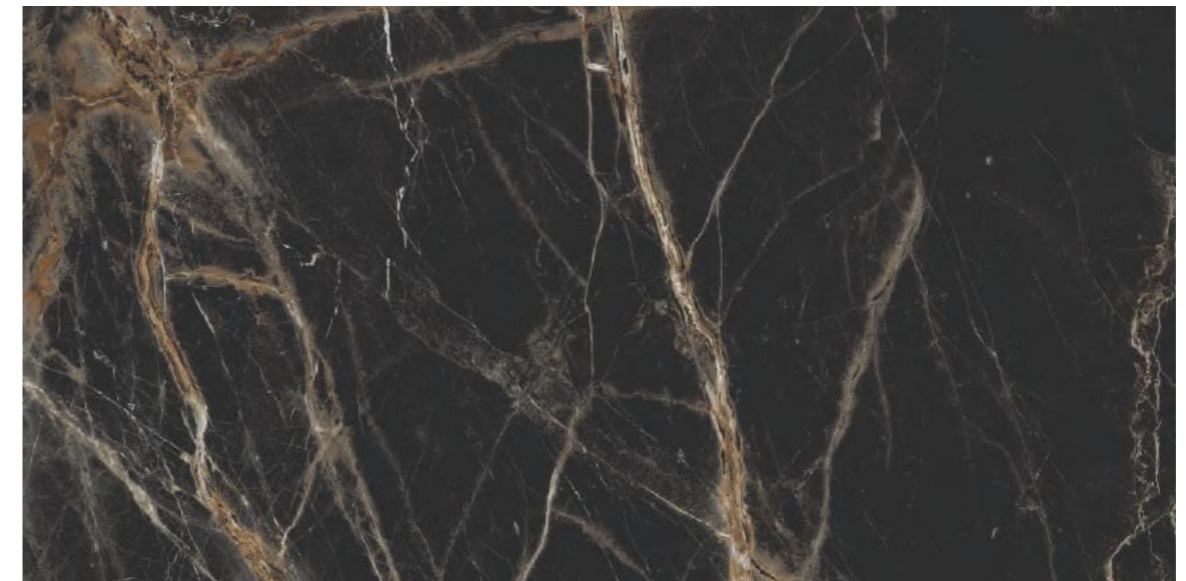

FINISH-CRYSTAL

THICKNESS-9 MM

LAURENT BROWN

BROWN COLOR BODY

FINISH-CRYSTAL

THICKNESS-9 MM

WALL : LAURENT BLACK - 1200X2400MM - BOUTIQUE
FLOOR : ARMANI GRIS - 1200X1200MM - EGLOSS

LAURENT BLACK