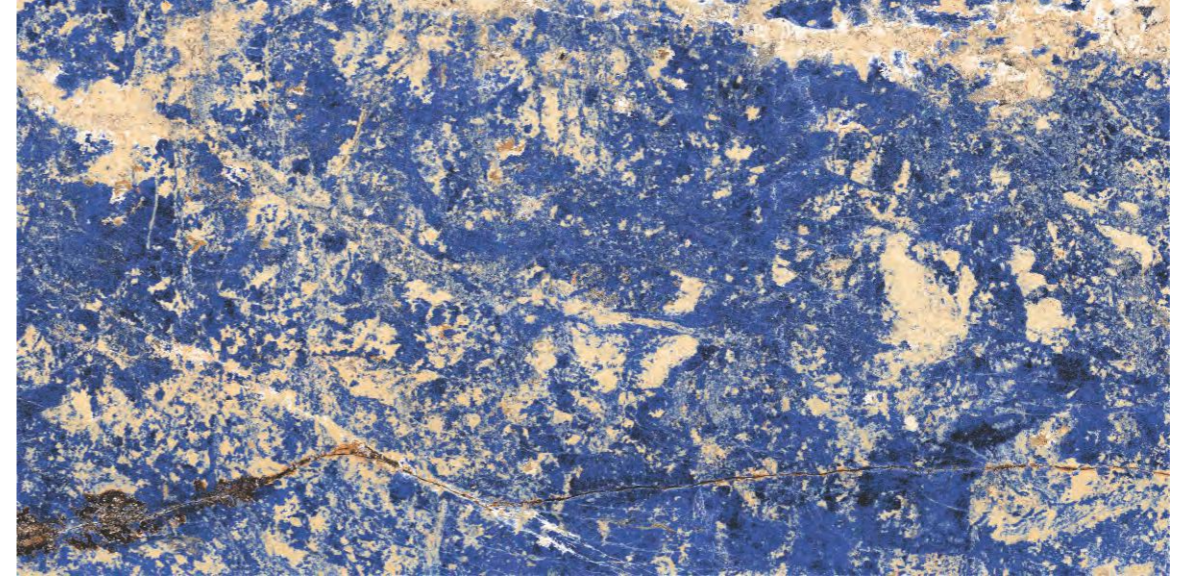

SODA LIGHT BLUE

IVORY COLOR BODY
FINISH-CRYSTAL
THICKNESS-9 MM