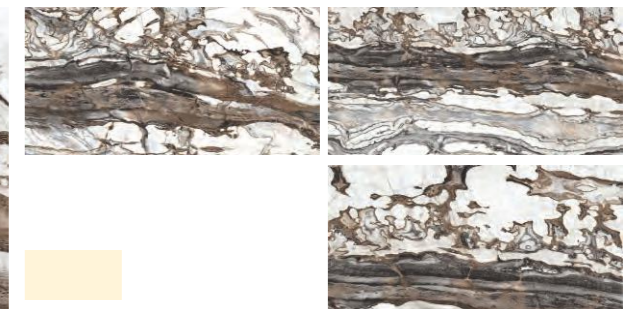

ALSO AVAILABLE IN
FEEL (BABY SKIN)

IRIS ONYX WHITE

IVORY COLOR BODY
 FINISH-HIGH GLOSS
 THICKNESS-9 MM

NAMIBIA WHITE

IVORY COLOR BODY
 FINISH-HIGH GLOSS
 THICKNESS-9 MM

NATURAL CALACATTA

IVORY COLOR BODY

FINISH-HIGH GLOSS