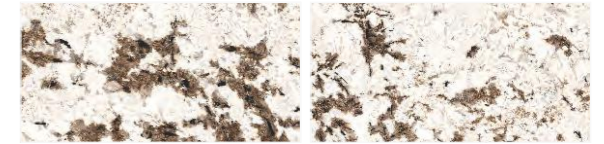

ALSO AVAILABLE IN
FEEL (BABY SKIN)

ARMANI GRIS

IVORY COLOR BODY
FINISH-HIGH GLOSS
THICKNESS-5.5 MM

ALASKA CREMA

IVORY COLOR BODY
FINISH-HIGH GLOSS
THICKNESS-5.5 MM

ALSO AVAILABLE IN
FEEL (BABY SKIN)

BIANCO LASA