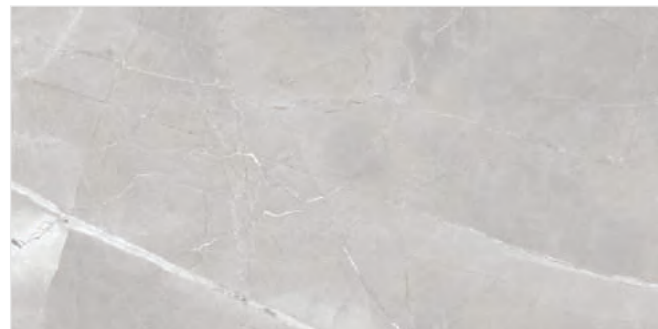

ARMANI GRIS