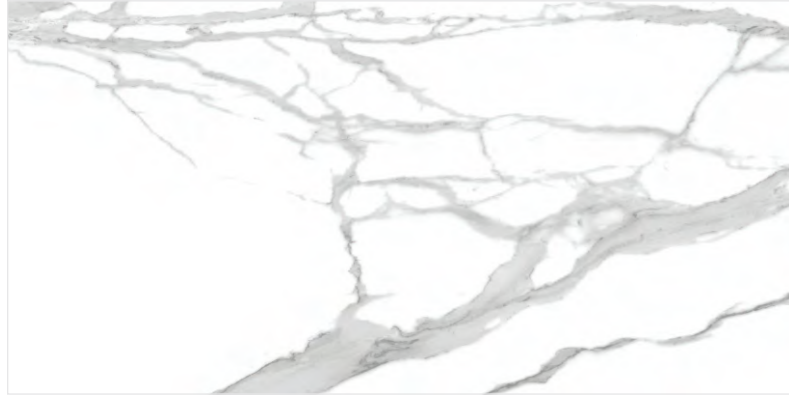

ALSO AVAILABLE IN
FEEL (BABY SKIN)

IRIS ONYX WHITE

IVORY COLOR BODY
 FINISH-HIGH GLOSS
 THICKNESS-9 MM

NAMIBIA WHITE

IVORY COLOR BODY
 FINISH-HIGH GLOSS
 THICKNESS-9 MM

NATURAL CALACATTA

IVORY COLOR BODY

FINISH-HIGH GLOSS