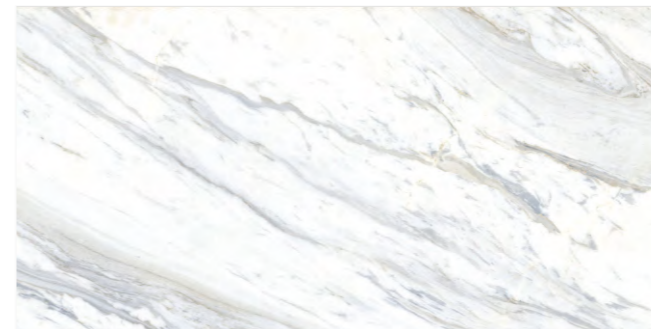

IVORY COLOR BODY
FINISH-HIGH GLOSS
THICKNESS-5.5 MM

BRECCIA TAVIRA

IVORY COLOR BODY
FINISH-HIGH GLOSS
THICKNESS-5.5 MM

CALACATTA BELGIA

IVORY COLOR BODY
FINISH-HIGH GLOSS
THICKNESS-5.5 MM

CASABLANCA BEIGE

IVORY COLOR BODY
FINISH-HIGH GLOSS
THICKNESS-5.5 MM