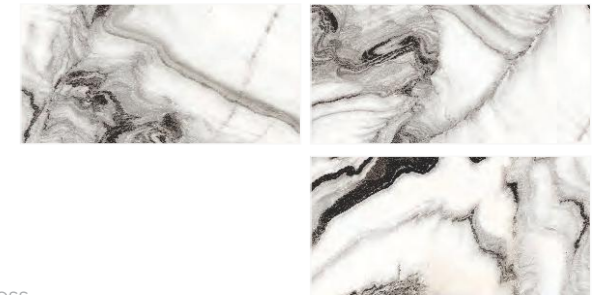

IVORY COLOR BODY
FINISH-HIGH GLOSS
THICKNESS-5.5 MM