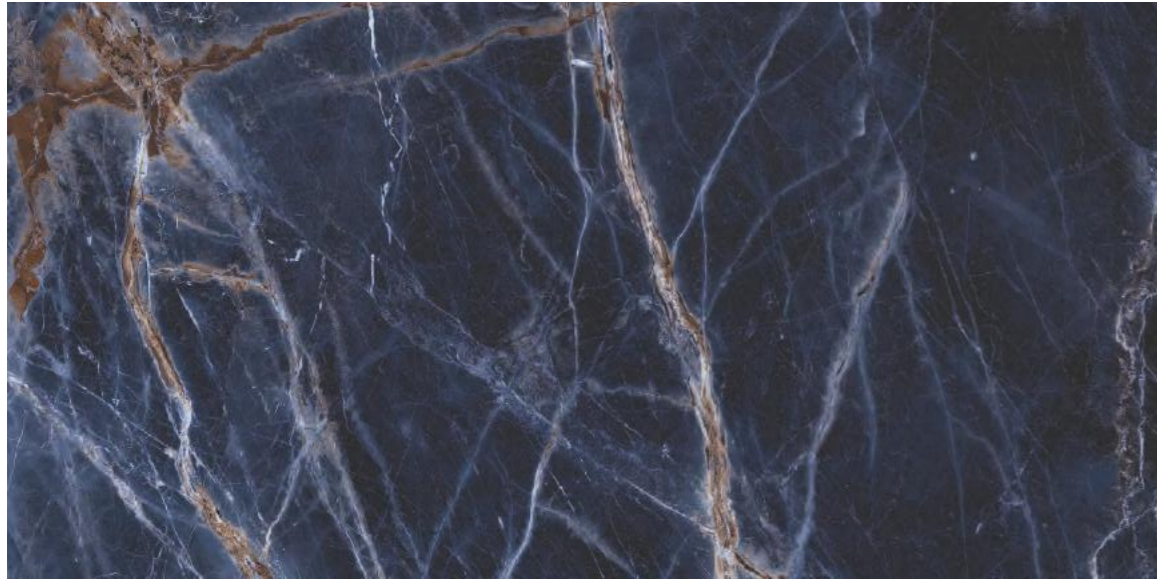

THICKNESS-9 MM

FABL BEIGE

NEWLY ARRIVED

IVORY COLOR BODY

FINISH-CRYSTAL

THICKNESS-9 MM

LAURENT BLUE

GREY COLOR BODY