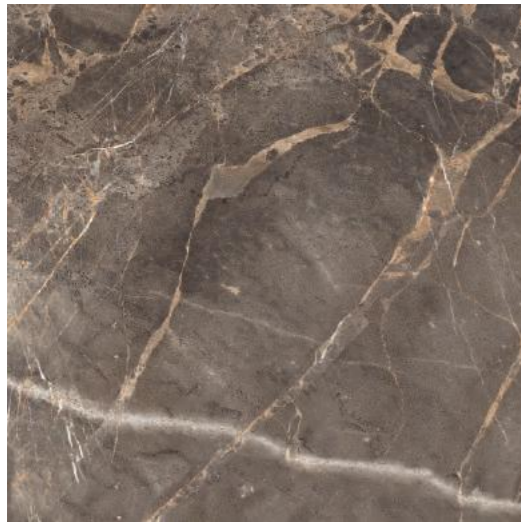

CREMA BEIGE

IVORY COLOR BODY
FINISH-HIGH GLOSS
THICKNESS-9 MM

CASABLANCA BEIGE

IVORY COLOR BODY

FINISH-HIGH GLOSS

THICKNESS-9 MM

DOVE BROWN

BROWN COLOR BODY