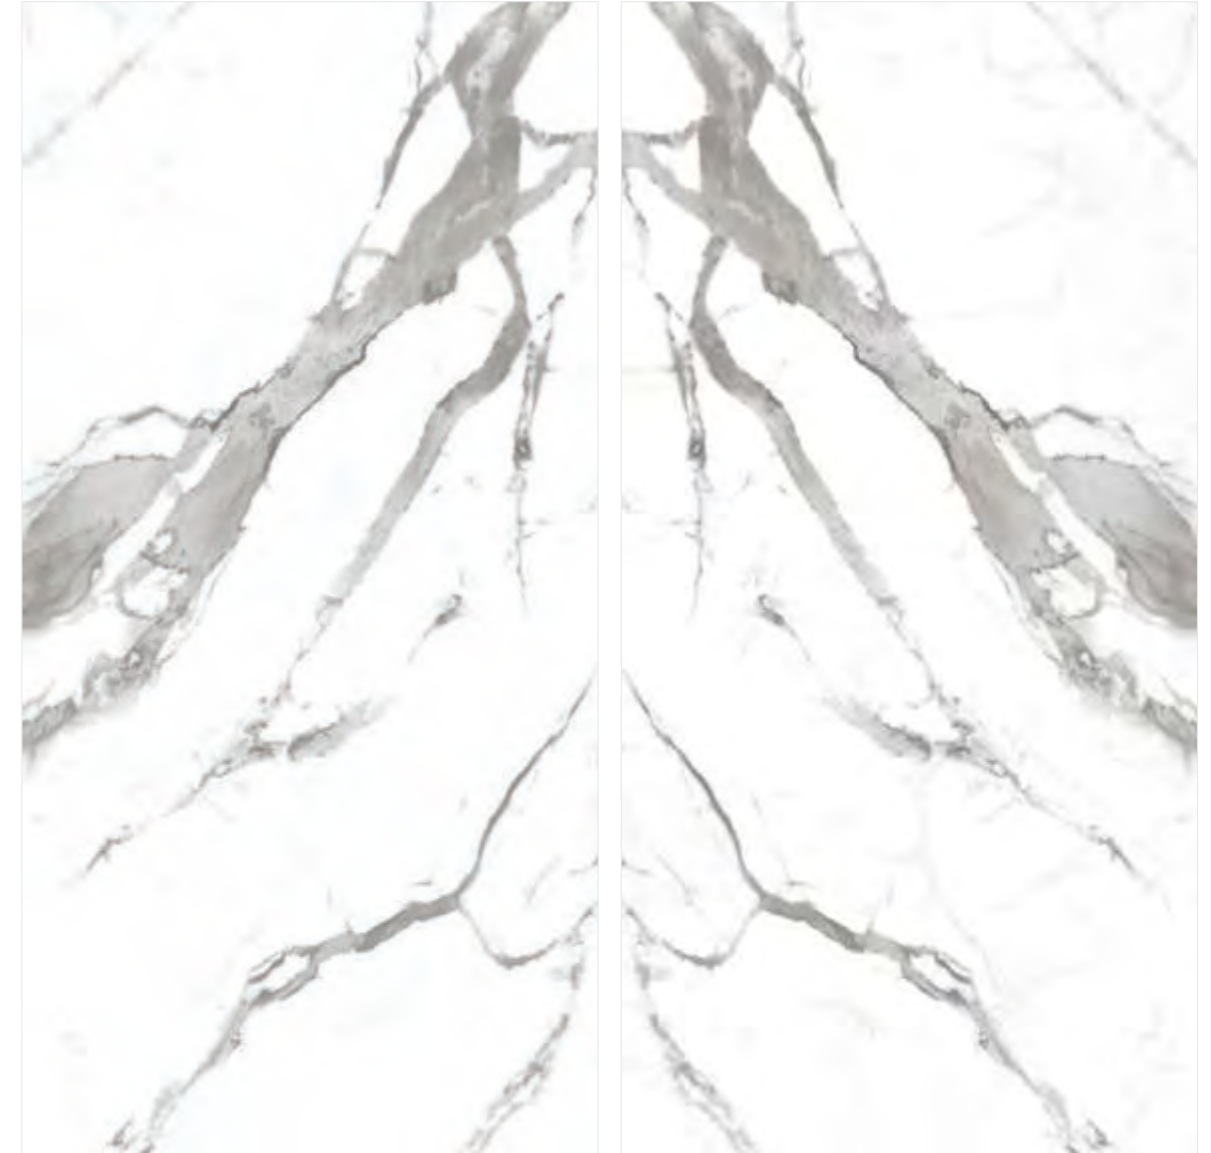

IVORY COLOR BODY

GRISIAL MARMOR (A+B)

BOOKMATCH
FINISH-HIGH GLOSS
THICKNESS-9 MM

IVORY COLOR BODY

STATUARIO VENETO (A+B)

BOOKMATCH
FINISH-HIGH GLOSS
THICKNESS-9 MM

IVORY COLOR BODY

AZURE GREY