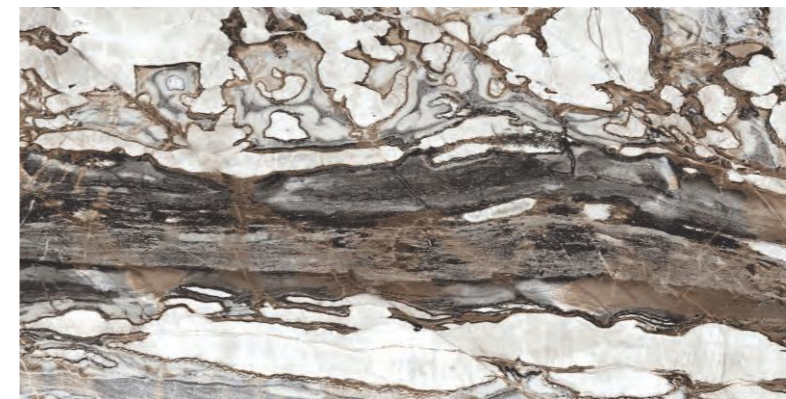

ALSO AVAILABLE IN
FEEL (BABY SKIN)

IRIS ONYX WHITE

IVORY COLOR BODY
 FINISH-HIGH GLOSS
 THICKNESS-9 MM

NAMIBIA WHITE

IVORY COLOR BODY
 FINISH-HIGH GLOSS
 THICKNESS-9 MM

NATURAL CALACATTA

IVORY COLOR BODY

FINISH-HIGH GLOSS