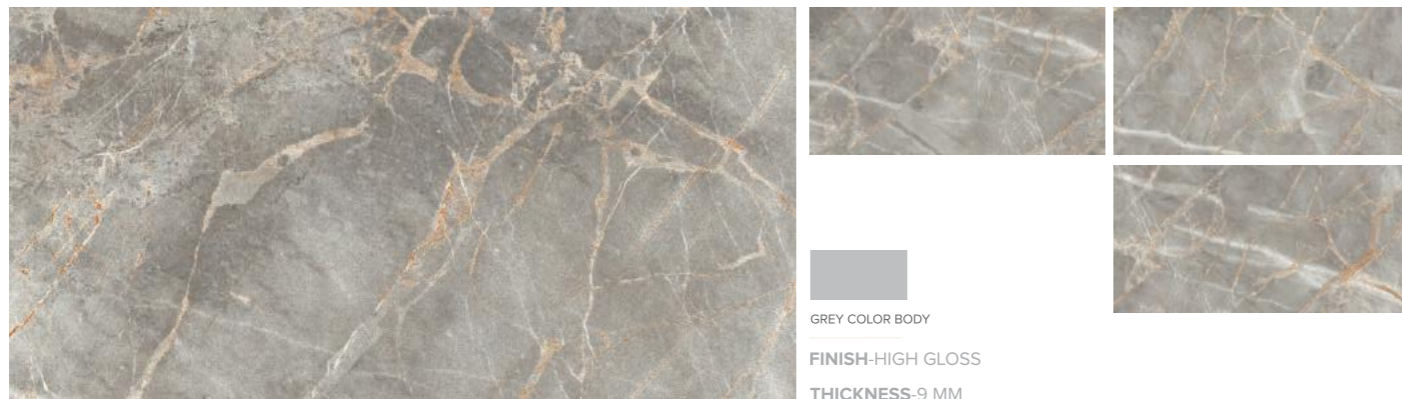

DOVE GREY

GREY COLOR BODY
FINISH-HIGH GLOSS
THICKNESS-9 MM