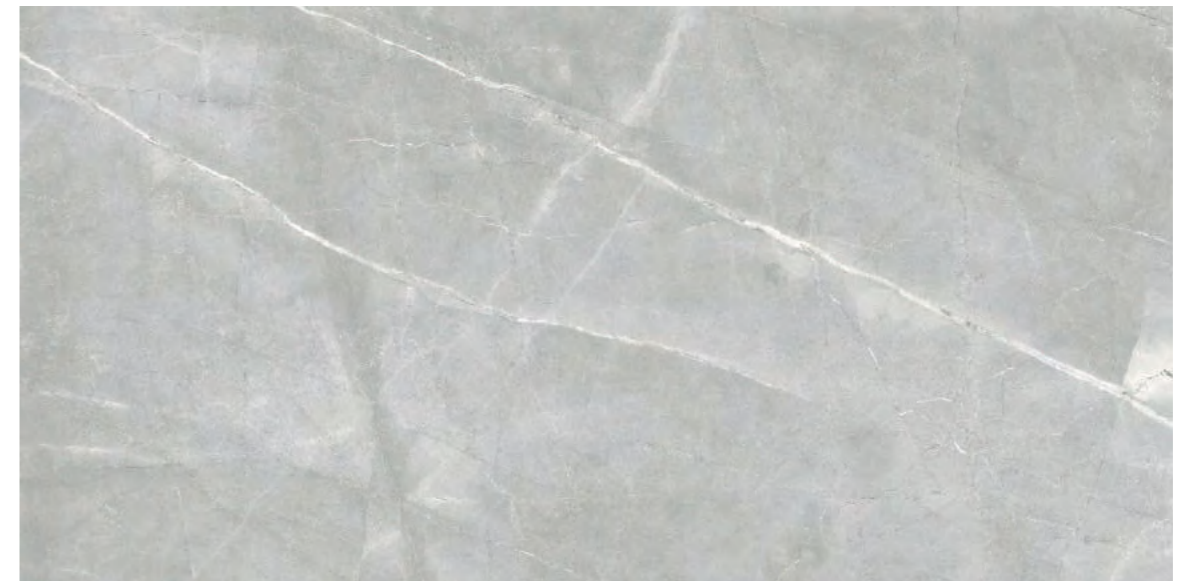

ARMANI GRIS

GREY COLOR BODY
FINISH-HIGH GLOSS
THICKNESS-9 MM

ALSO AVAILABLE IN
FEEL (BABY SKIN)