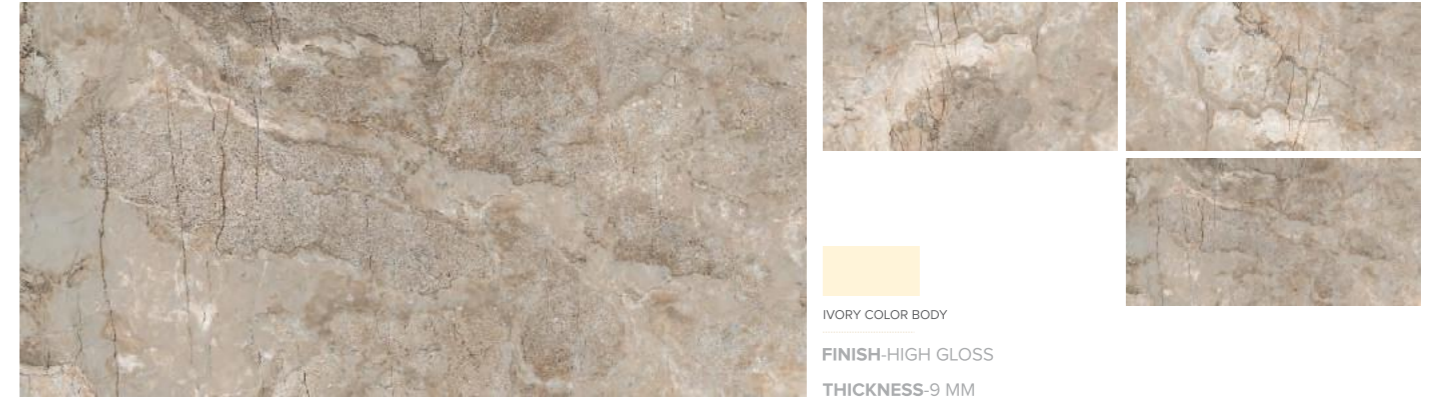

BRECCIA PRIMAVERA

IVORY COLOR BODY
FINISH-HIGH GLOSS
THICKNESS-9 MM