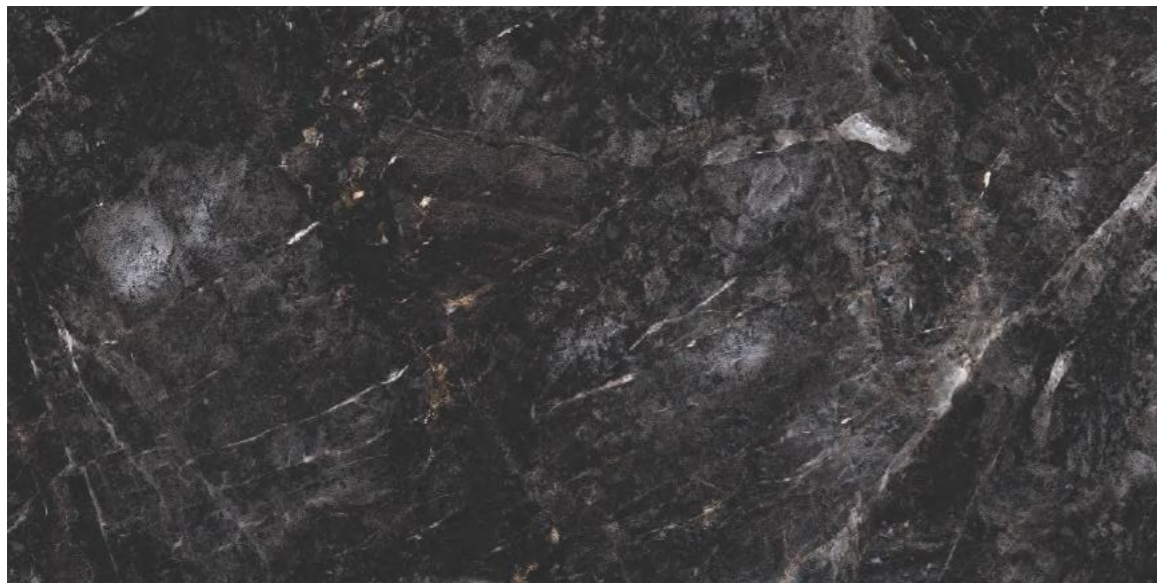

TIMELSS SURFACES

WALL : AFRICAN NERO - 1200X2400MM - BOUTIQUE
WALL & FLOOR : STATUARIO MARBLE - 1200X2400MM - EGLOSS

AFRICANO NERO

BLACK COLOR BODY
FINISH-CRYSTAL
THICKNESS-9 MM

CHIMERA

BROWN COLOR BODY
FINISH-CRYSTAL
THICKNESS-9 MM