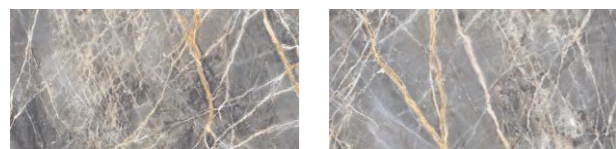

GREY COLOR BODY
FINISH-CRYSTAL
THICKNESS-9 MM

IVORY COLOR BODY
FINISH-CRYSTAL
THICKNESS-9 MM

NEWLY ARRIVED

BLACK COLOR BODY
FINISH-CRYSTAL
THICKNESS-9 MM

NEWLY ARRIVED

GREY COLOR BODY
FINISH-CRYSTAL
THICKNESS-9 MM