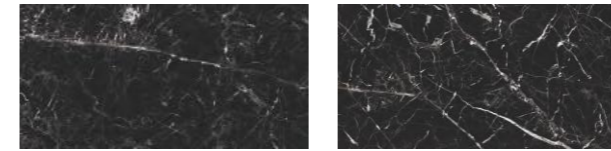

DAMASCATA

GRAND ANTIQUE

HIMALIYA ONYX

NEWLY ARRIVED