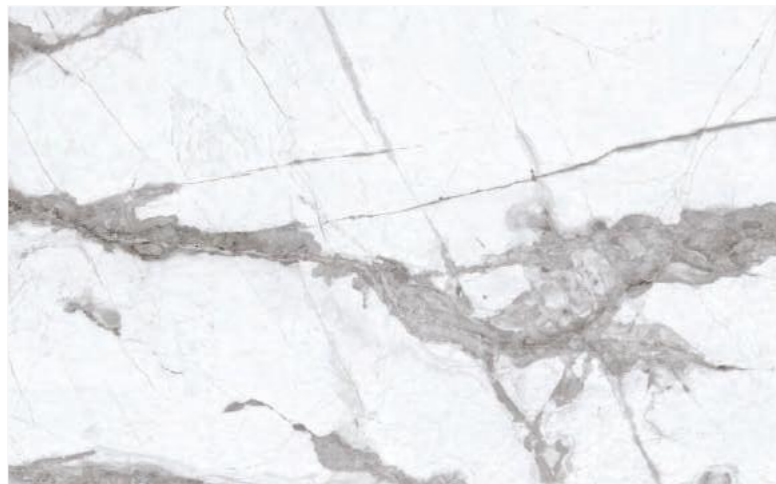

FLOOR : BURBERY BEIGE - 1200X1600MM - EGLOSS

BURBERY BEIGE

ALSO AVAILABLE IN
FEEL (BABY SKIN)

IVORY COLOR BODY
FINISH-HIGH GLOSS
THICKNESS-9 MM

INVISIBEL GREY

IVORY COLOR BODY
 FINISH-HIGH GLOSS
 THICKNESS-9 MM