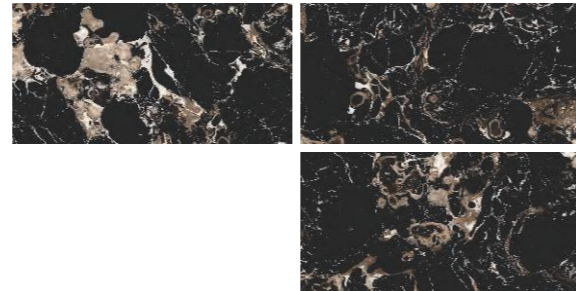

PORTORO ARGENTO

IVORY COLOR BODY
FINISH-HIGH GLOSS
THICKNESS-5.5 MM