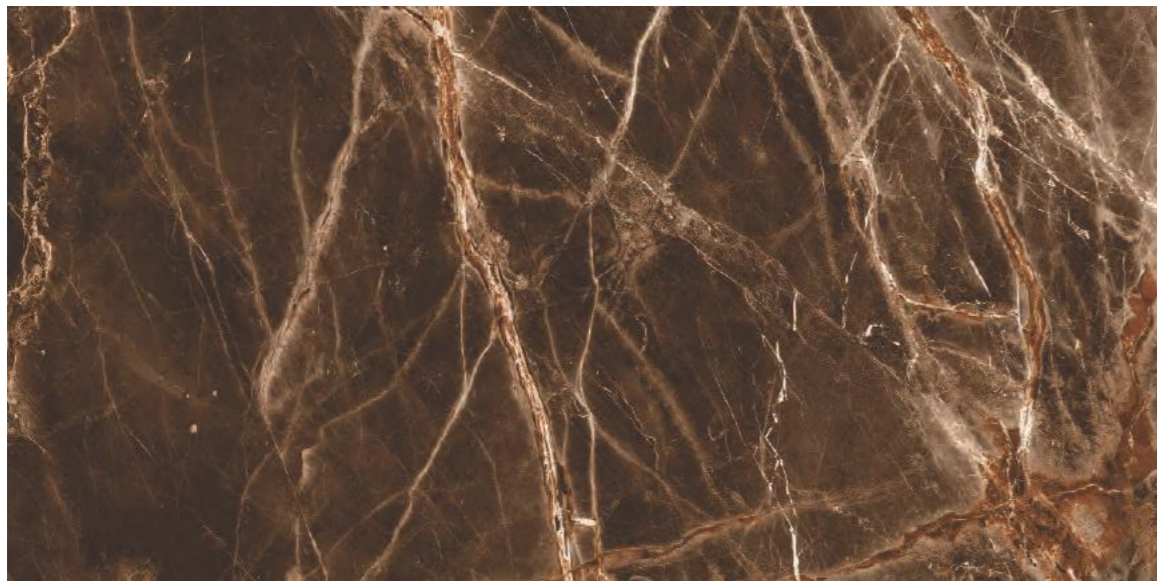

LAURENT BROWN

BROWN COLOR BODY

FINISH-CRYSTAL

THICKNESS-9 MM