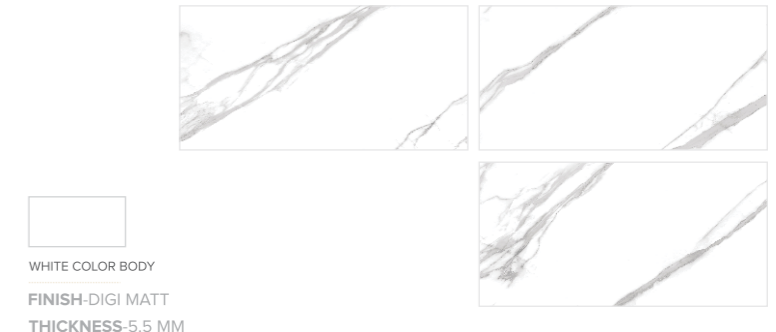

WHITE COLOR BODY
FINISH-DIGI MATT
THICKNESS-5.5 MM

FROST WHITE

FINISH-DIGI MATT | THICKNESS-5.5MM

WHITE COLOR BODY
FINISH-DIGI MATT
THICKNESS-5.5 MM

SLAB INSTLLATION INSTRUCTION

Follow the instruction for better and smooth execution of Emcer eSlab Products.