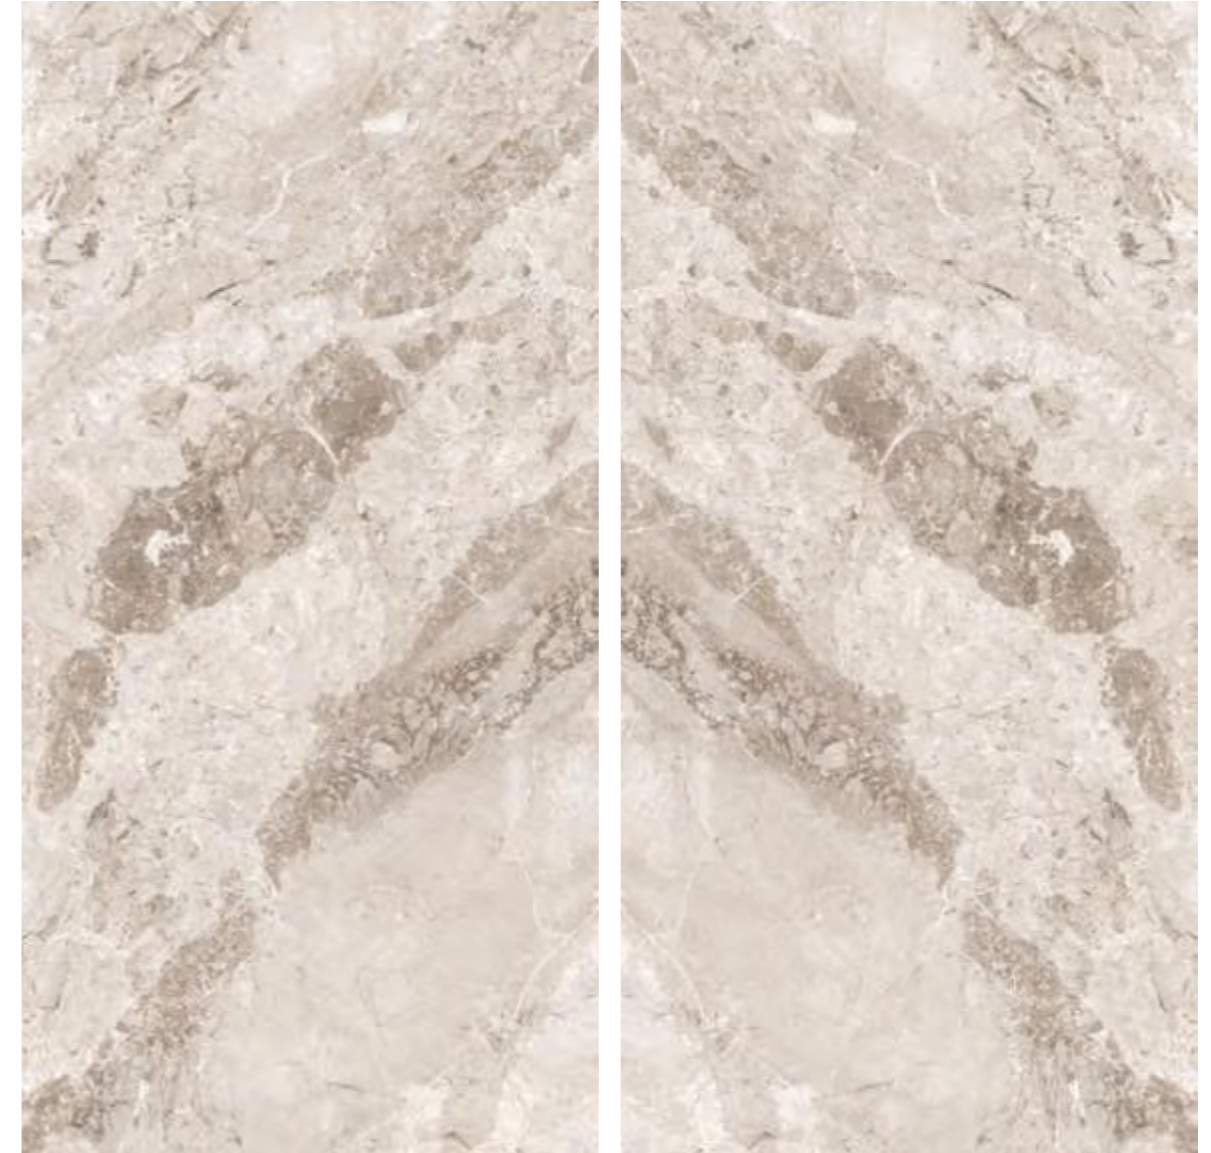

BRECCIA ESTRELLA ICE (A+B)

BOOKMATCH
FINISH-HIGH GLOSS
THICKNESS-9 MM

IVORY COLOR BODY