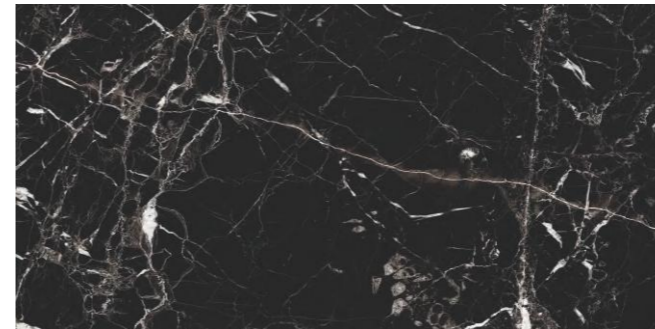

GRAND ANTIQUE

IVORY COLOR BODY
FINISH-HIGH GLOSS
THICKNESS-5.5 MM