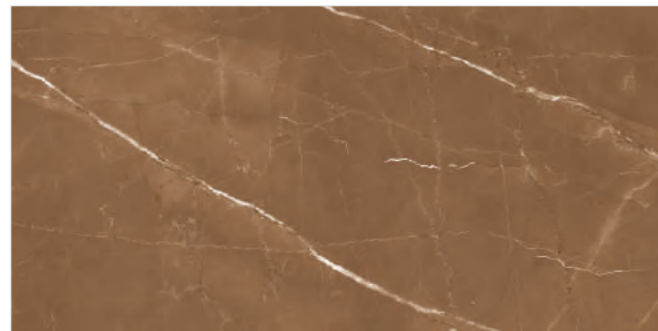

The Eslab series encompass the central tenets of design, beauty and functionality to create urban, minimalistic spaces.

”

600
1200 mm.

WALL & FLOOR - ARMANI BROWN - 600X1200MM - EGLOSS

ARMANI BROWN

IVORY COLOR BODY
FINISH-HIGH GLOSS
THICKNESS-5.5 MM