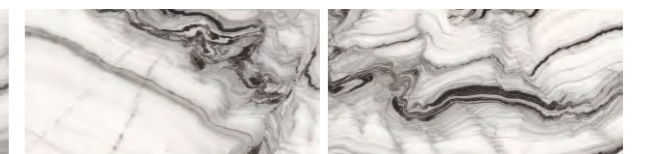

BIANCO LASA

IVORY COLOR BODY
FINISH-HIGH GLOSS
THICKNESS-9 MM