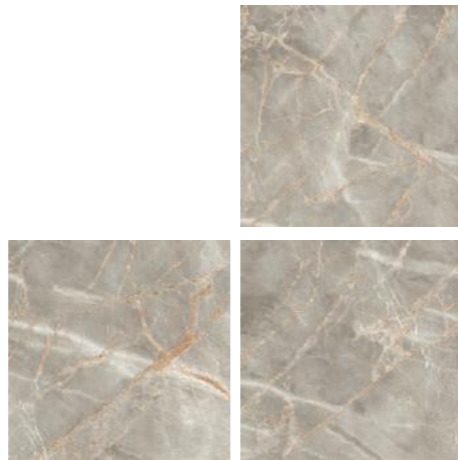

GREY COLOR BODY

FINISH-HIGH GLOSS

THICKNESS-9 MM