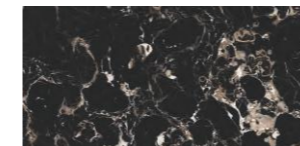

PORTORO ARGENTO

BLACK COLOR BODY

FINISH-HIGH GLOSS

THICKNESS-9 MM