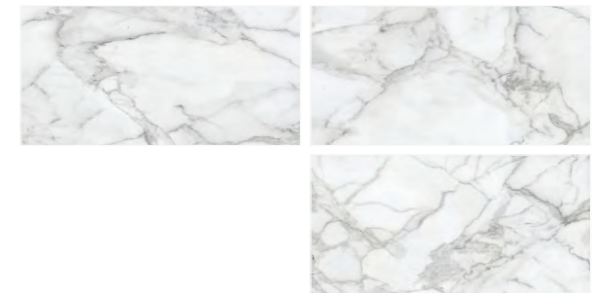

STATUARIO MARBLE

IVORY COLOR BODY
FINISH-HIGH GLOSS
THICKNESS-5.5 MM