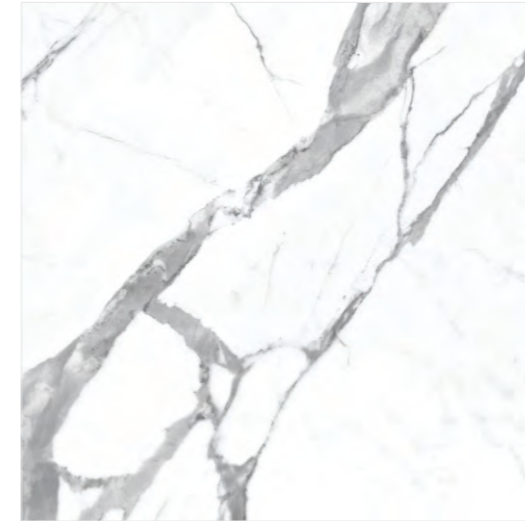

FINISH-HIGH GLOSS

THICKNESS-9 MM

FLOOR : SAHARA NOIR - 1200X1200MM - EGLOSS

SAHARA NOIR

 BLACK COLOR BODY
 FINISH-HIGH GLOSS
 THICKNESS-9 MM

STATUARIO VENETO

 IVORY COLOR BODY
 FINISH-HIGH GLOSS
 THICKNESS-9 MM