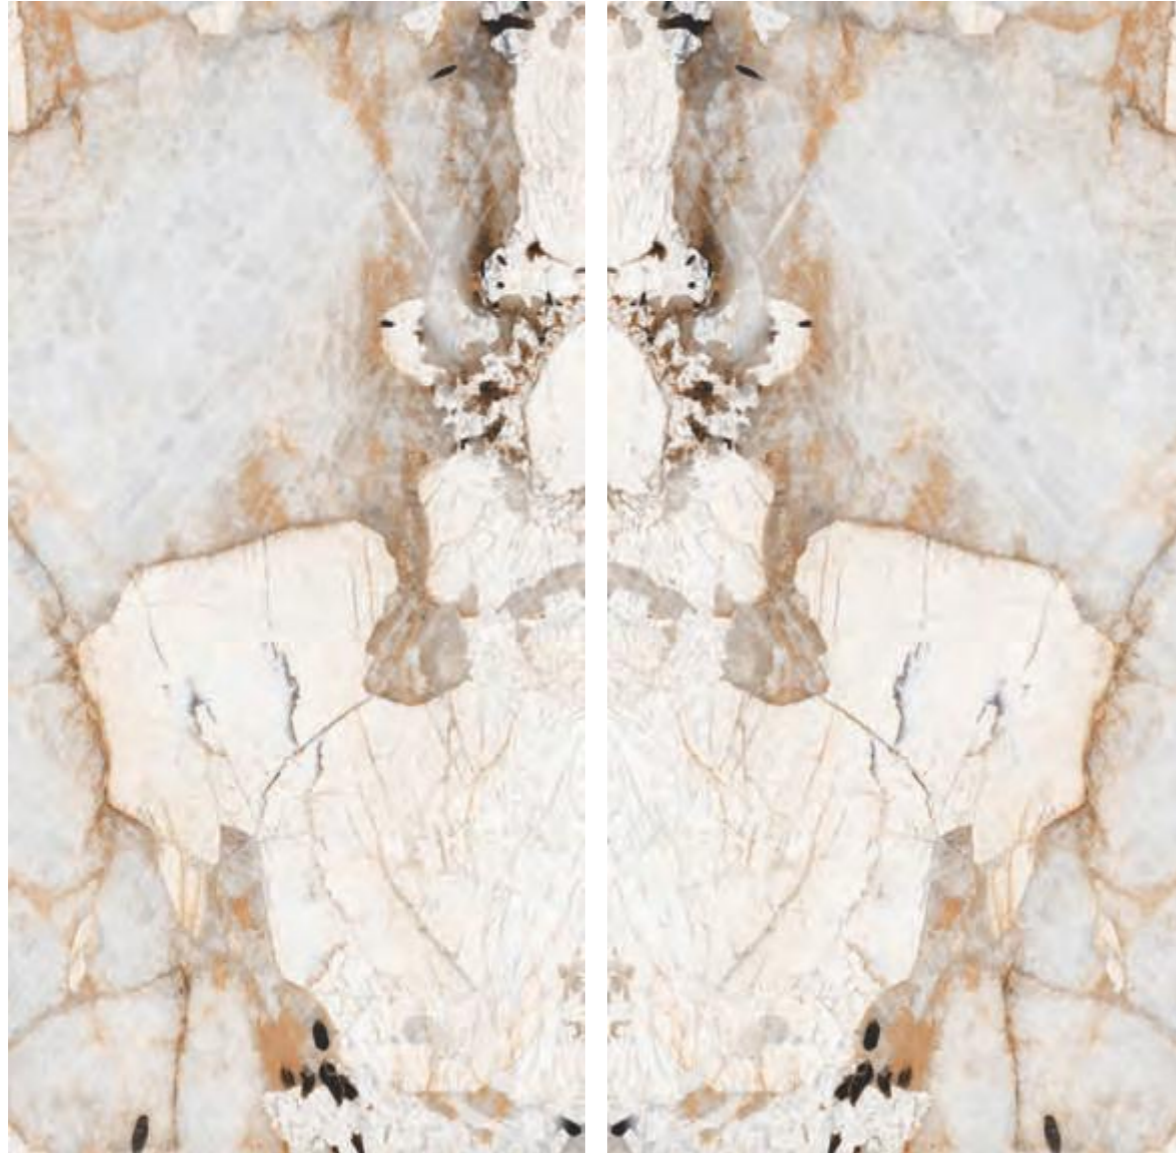

IVORY COLOR BODY

GRISIAL MARMOR (A+B)

BOOKMATCH
FINISH-HIGH GLOSS
THICKNESS-9 MM

IVORY COLOR BODY

STATUARIO VENETO (A+B)

BOOKMATCH
FINISH-HIGH GLOSS
THICKNESS-9 MM

IVORY COLOR BODY

AZURE GREY