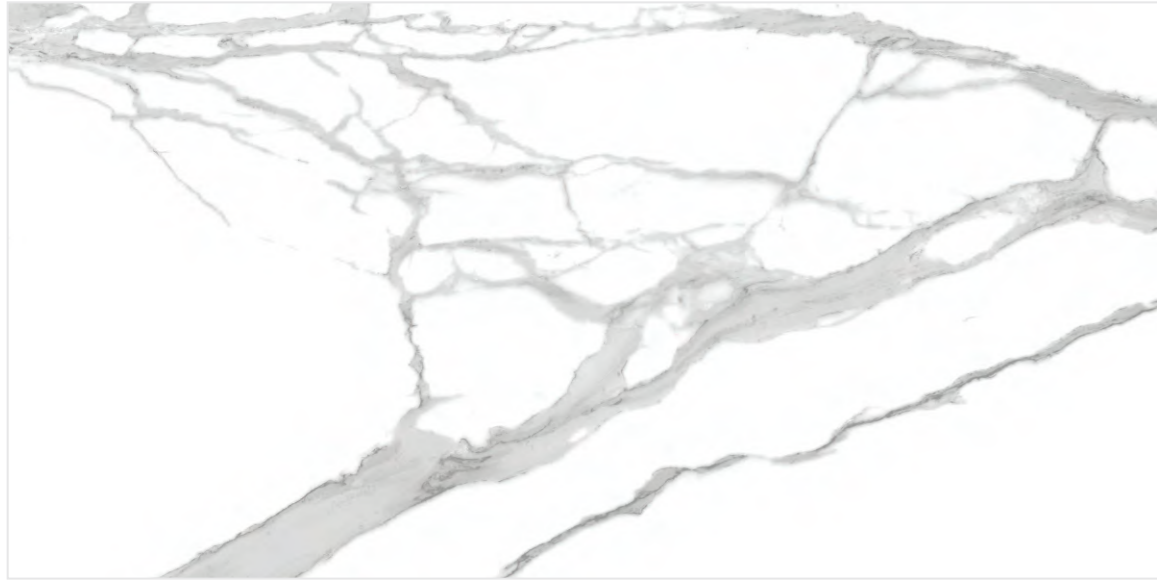

NATURAL CALACATTA

IVORY COLOR BODY

FINISH-HIGH GLOSS

THICKNESS-9 MM