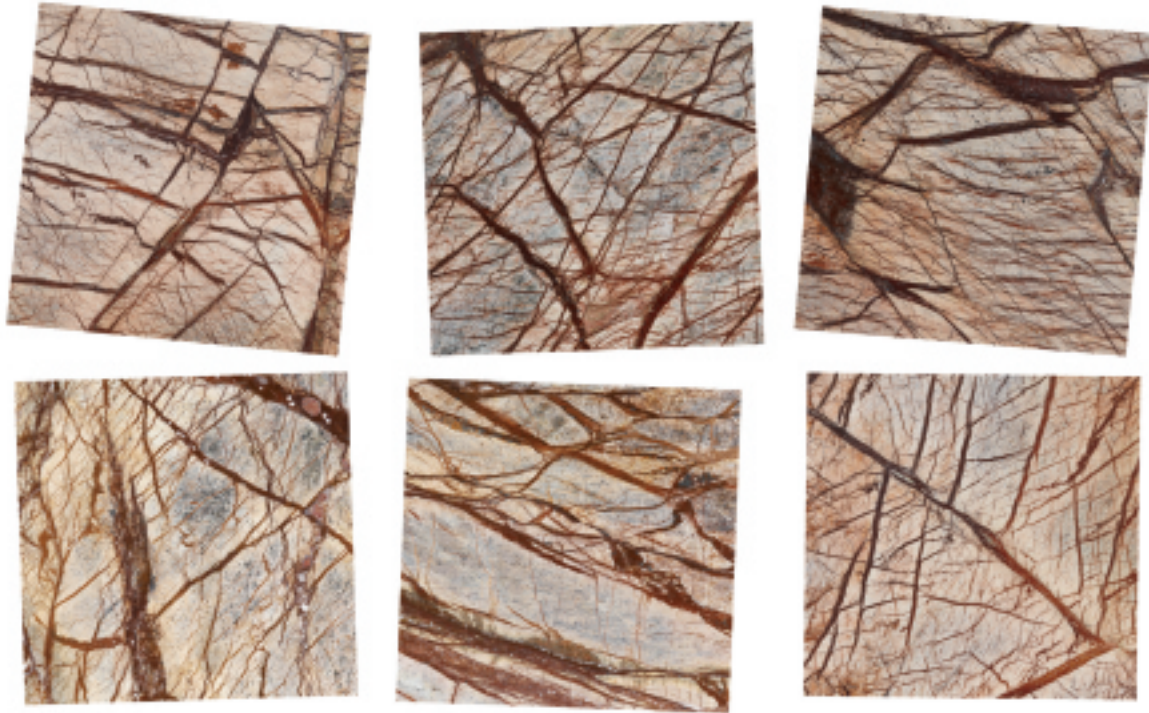

## Marble Bidasar Brown

Tile: Top surface sawn and brushed,  
bottom surface calibrated, sides machine cut.

## Marble Bidasar Golden

Tile: Top surface sawn and brushed,  
bottom surface calibrated, sides machine cut.

## Marble Onyx Green

Tile: Top surface sawn and brushed,  
bottom surface calibrated, sides machine cut.

## Marble Onyx Pink

Tile: Top surface sawn and brushed,  
bottom surface calibrated, sides machine cut.

Marble Forest Green

---

Marble Embraled Green

---