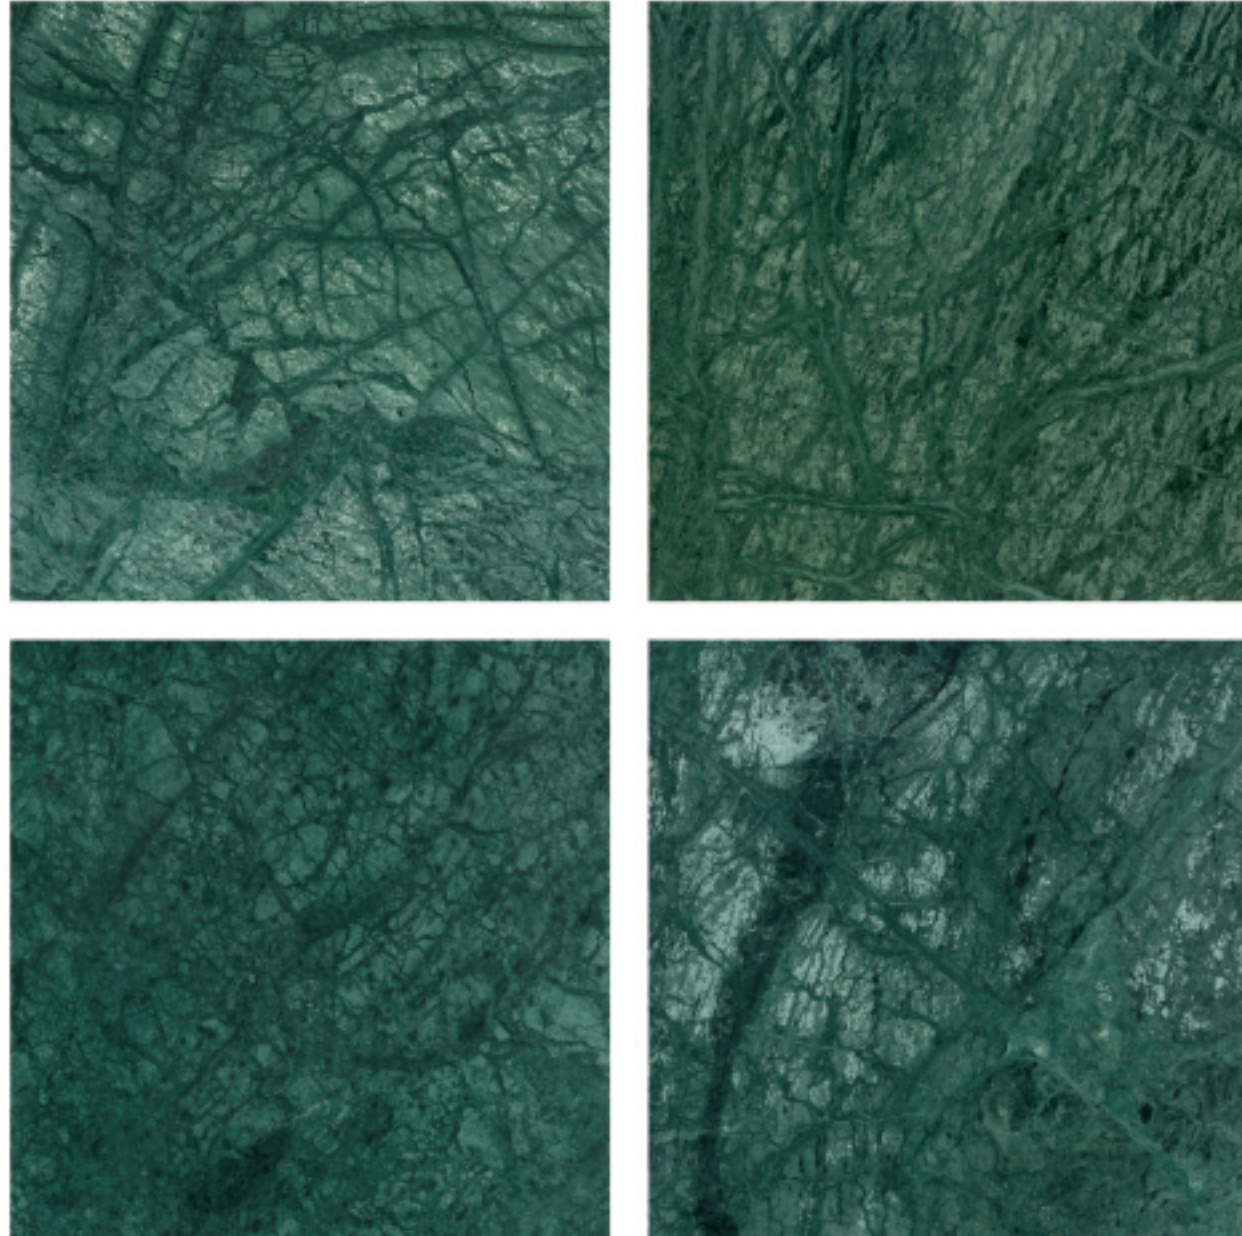

## Marble Bidasar Brown

Tile: Top surface sawn and brushed,  
bottom surface calibrated, sides machine cut.

## Marble Onyx Green

Tile: Top surface sawn and brushed,  
bottom surface calibrated, sides machine cut.

## Marble Onyx Pink

Tile: Top surface sawn and brushed,  
bottom surface calibrated, sides machine cut.

Marble Forest Green

---

Marble Embraled Green

---