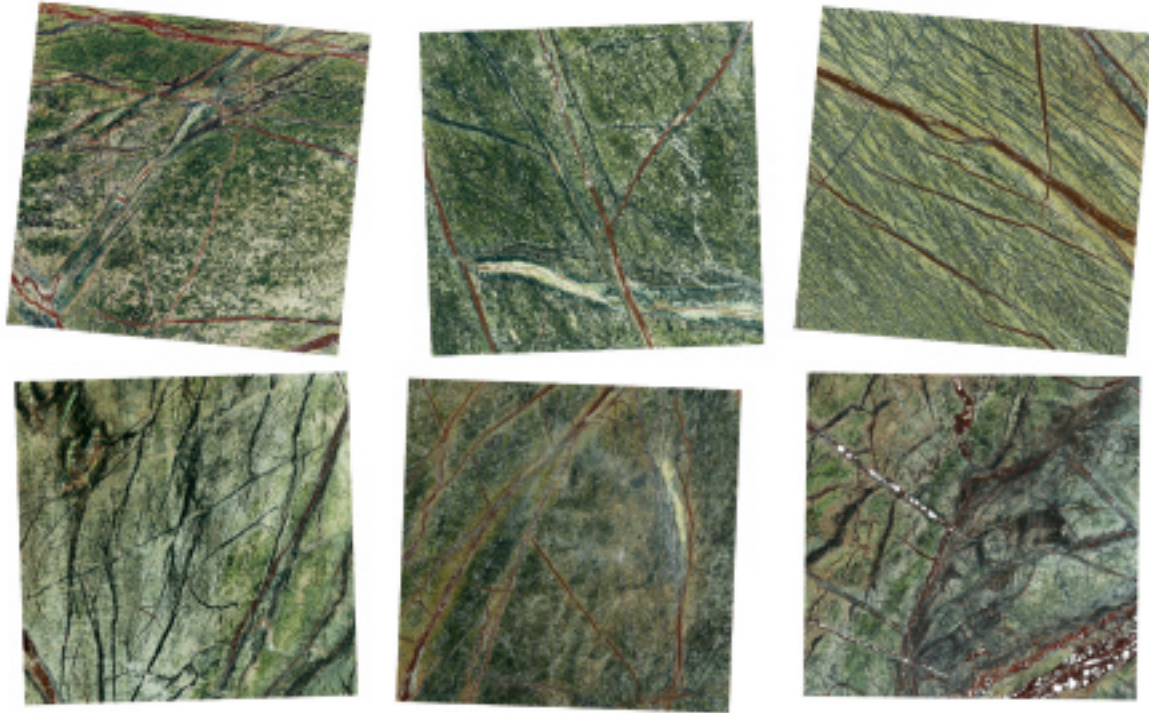

Marble Bidasar Green

Tile: Top surface sawn and brushed,
bottom surface calibrated, sides machine cut.