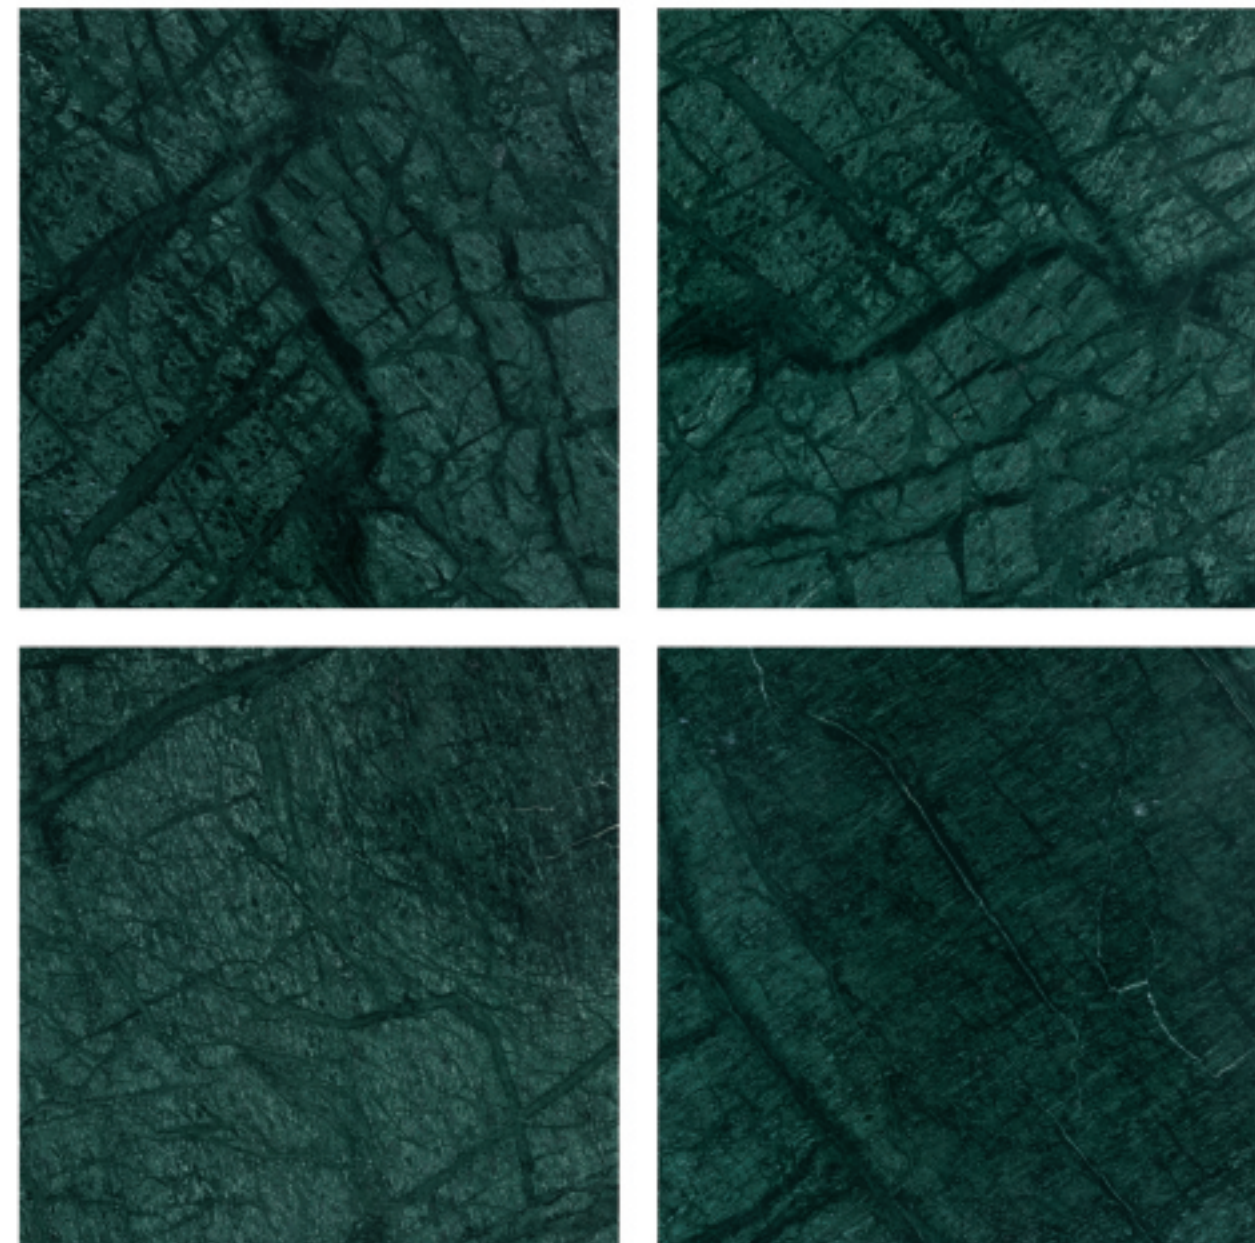

Marble N H Green