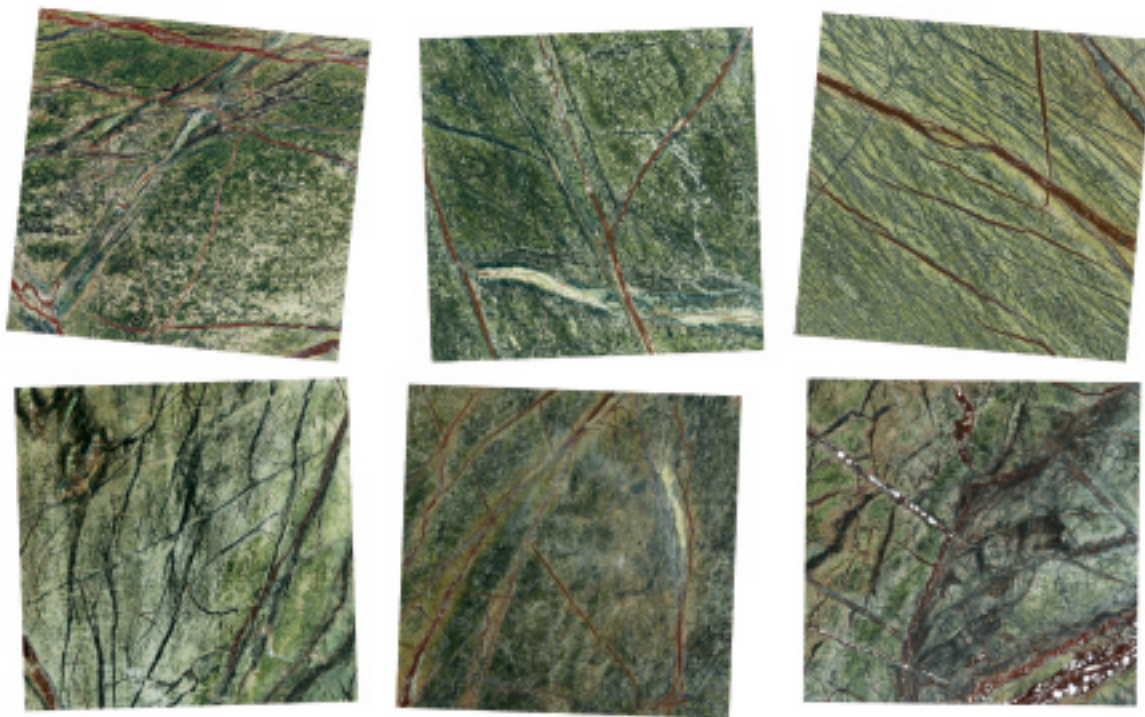

Marble Bidasar Green

Tile: Top surface sawn and brushed,
bottom surface calibrated, sides machine cut.