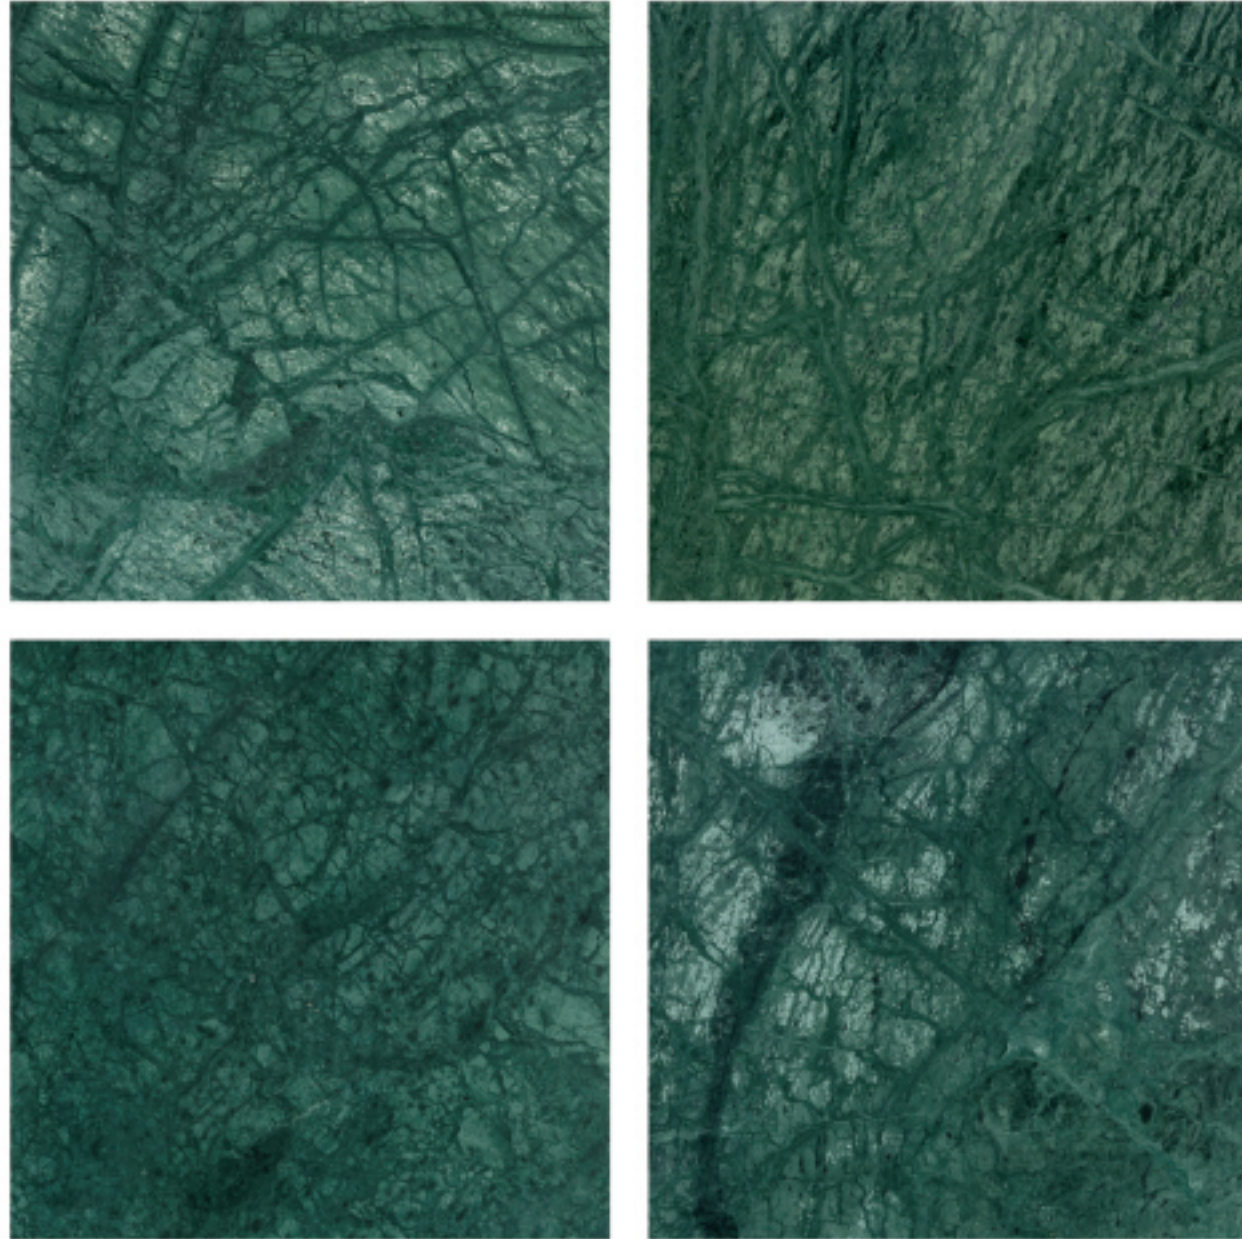

## Marble Bidasar Brown

Tile: Top surface sawn and brushed,  
bottom surface calibrated, sides machine cut.

## Marble Onyx Green

Tile: Top surface sawn and brushed,  
bottom surface calibrated, sides machine cut.

## Marble Onyx Pink

Tile: Top surface sawn and brushed,  
bottom surface calibrated, sides machine cut.

Marble Forest Green

Marble Embraled Green